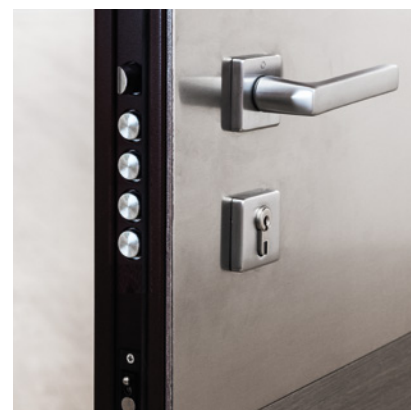

External keypad and transponder

ACCESS SELECTION AND VERSATILITY

- Quick and easy to install.
- Can be positioned where you want.
- Resistive backlit membrane keypad.
- Ergonomic and user-friendly.
- Used to configure operating modes: automatic, semi-automatic or hold open.
- Sound and light signal anomaly.
- Secure encoding system.
- Protective rose in different finishes.