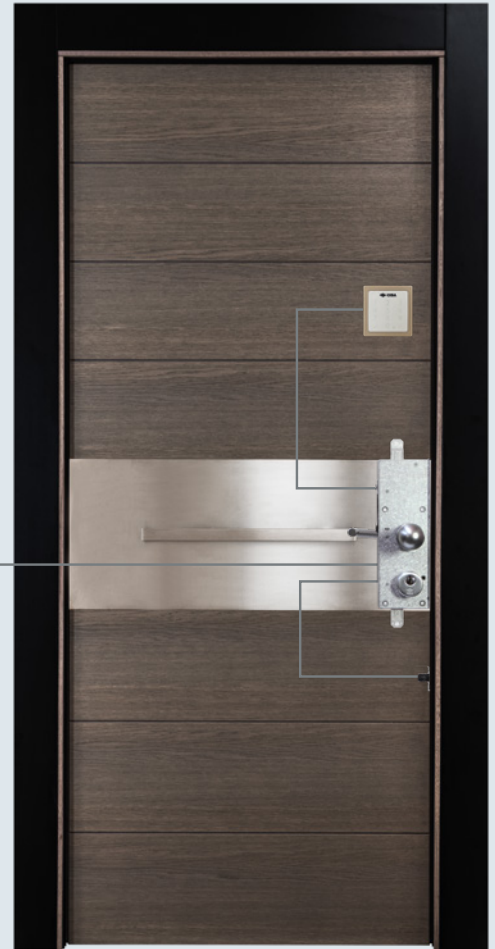

BUTTON FINISHES

L6 - graphite black

L7 - dove grey

L8 - aluminium

L9 - white pearl

POWERED BY ELECTRIC SYSTEM

Installation options

24V DC
power supply