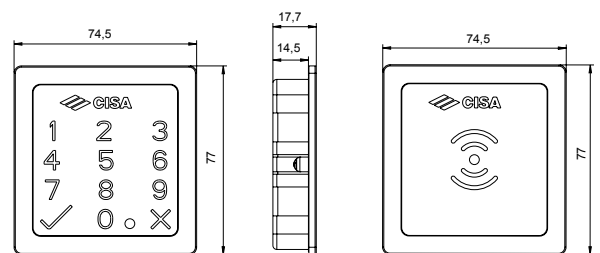

ACCESS SELECTION AND VERSATILITY

- Quick and easy to install.
- Can be positioned where you want.
- Resistive backlit membrane keypad.
- Ergonomic and user-friendly.
- Used to configure operating modes: automatic, semi-automatic or hold open.
- Sound and light signal anomaly.
- Secure encoding system.
- Protective rose in different finishes.