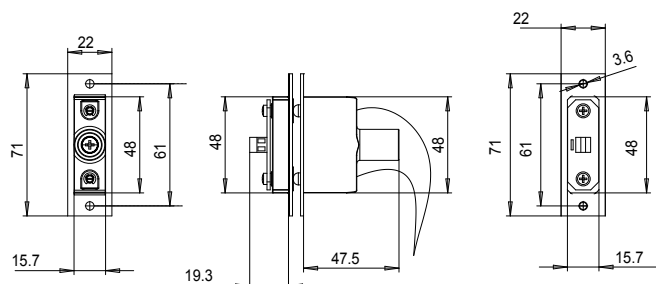

**DOOR STATUS DEVICE - FUNCTIONALITY
AND DESIGN**

- CISA patented solution.
- Self-regulating distance between contacts.
- Can be positioned where you want.
- Replaces the conventional cable guard if installed with rechargeable batteries.
- Contacts do not catch when the door is closed.
- Clean, crisp installation with no protrusions.